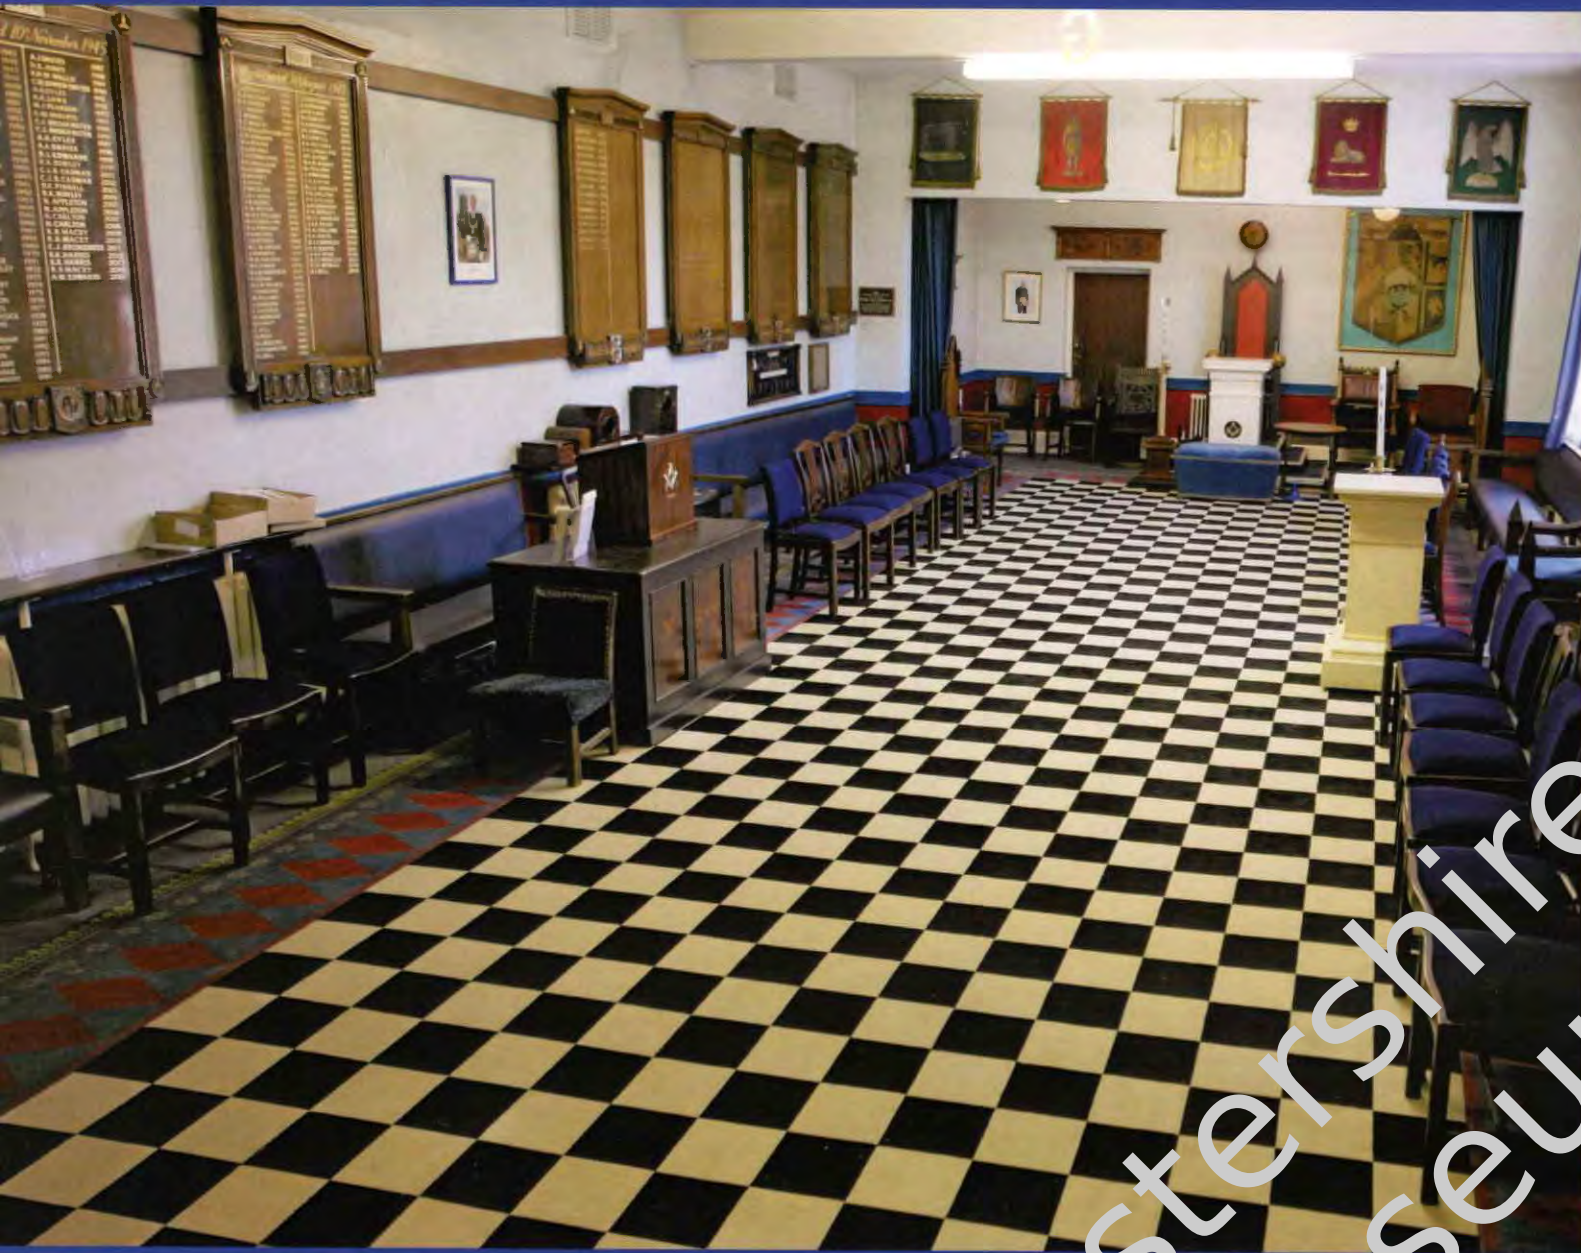

July 2018

Northfield

MON	TUE	WED	THU	FRI	SAT	SUN
						1
2	3	4	5	6	7	8
9	10	11	12	13	14	15
16	17	18	19	20	21	22
23	24	25	26	27	28	29
30	31					

August 2018

Redditch

MON	TUE	WED	THU	FRI	SAT	SUN
		1	2	3	4	5
6	7	8	9	10	11	12
13	14	15	16	17	18	19
20	21	22	23	24	25	26
27	28	29	30	31		